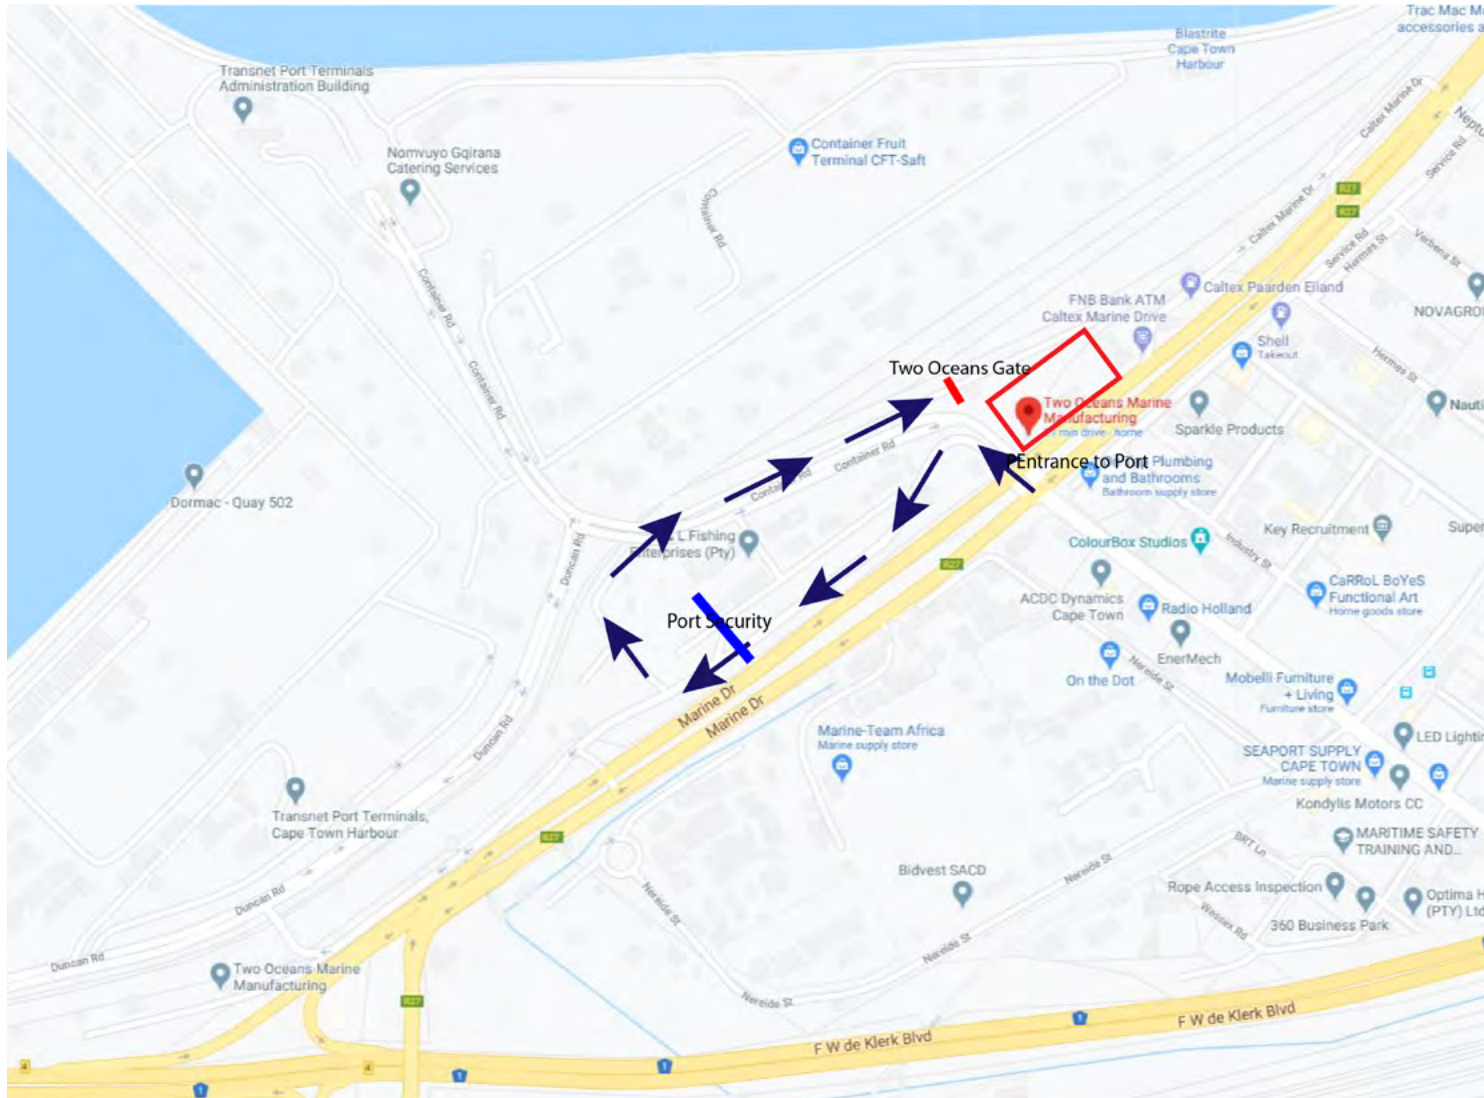

Directions to our factory and offices

- Access to our factory and offices is via the Paarden Eiland Entrance into the Cape Town Harbour/Port
- Drive into the Port from Paarden Eiland Road. You are now on Container Road
- Go through the Port of Cape Town Security at the boom. Tell them you are coming to Two Oceans Marine Manufacturing
- Immediately after you have gone through the Port security boom, take the slip road to your right
- Follow this slip road under the bridge until you come to a gate with a security hut on the right hand side of the gate. This is the gate to our factory
- Our security guard, Bennie, will guide you to reception
- If you put **Two Oceans Marine Manufacturing Marine Drive** into Google Maps, it should take you to us